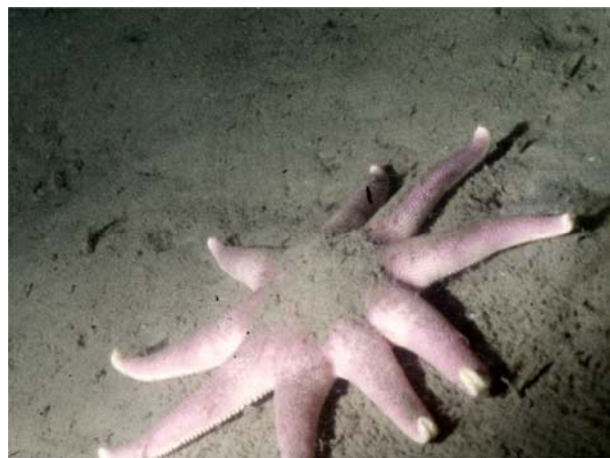

Burrowing Anemone *Cerianthus borealis*

Hermit Crab *Pagurus* sp.

Rock Crab *Cancer irroratus*

Purple Sunstar *Solaster endeca*

Plate 4.3-5 High resolution still photos of select invertebrates observed at Mud Hole and Little Tow